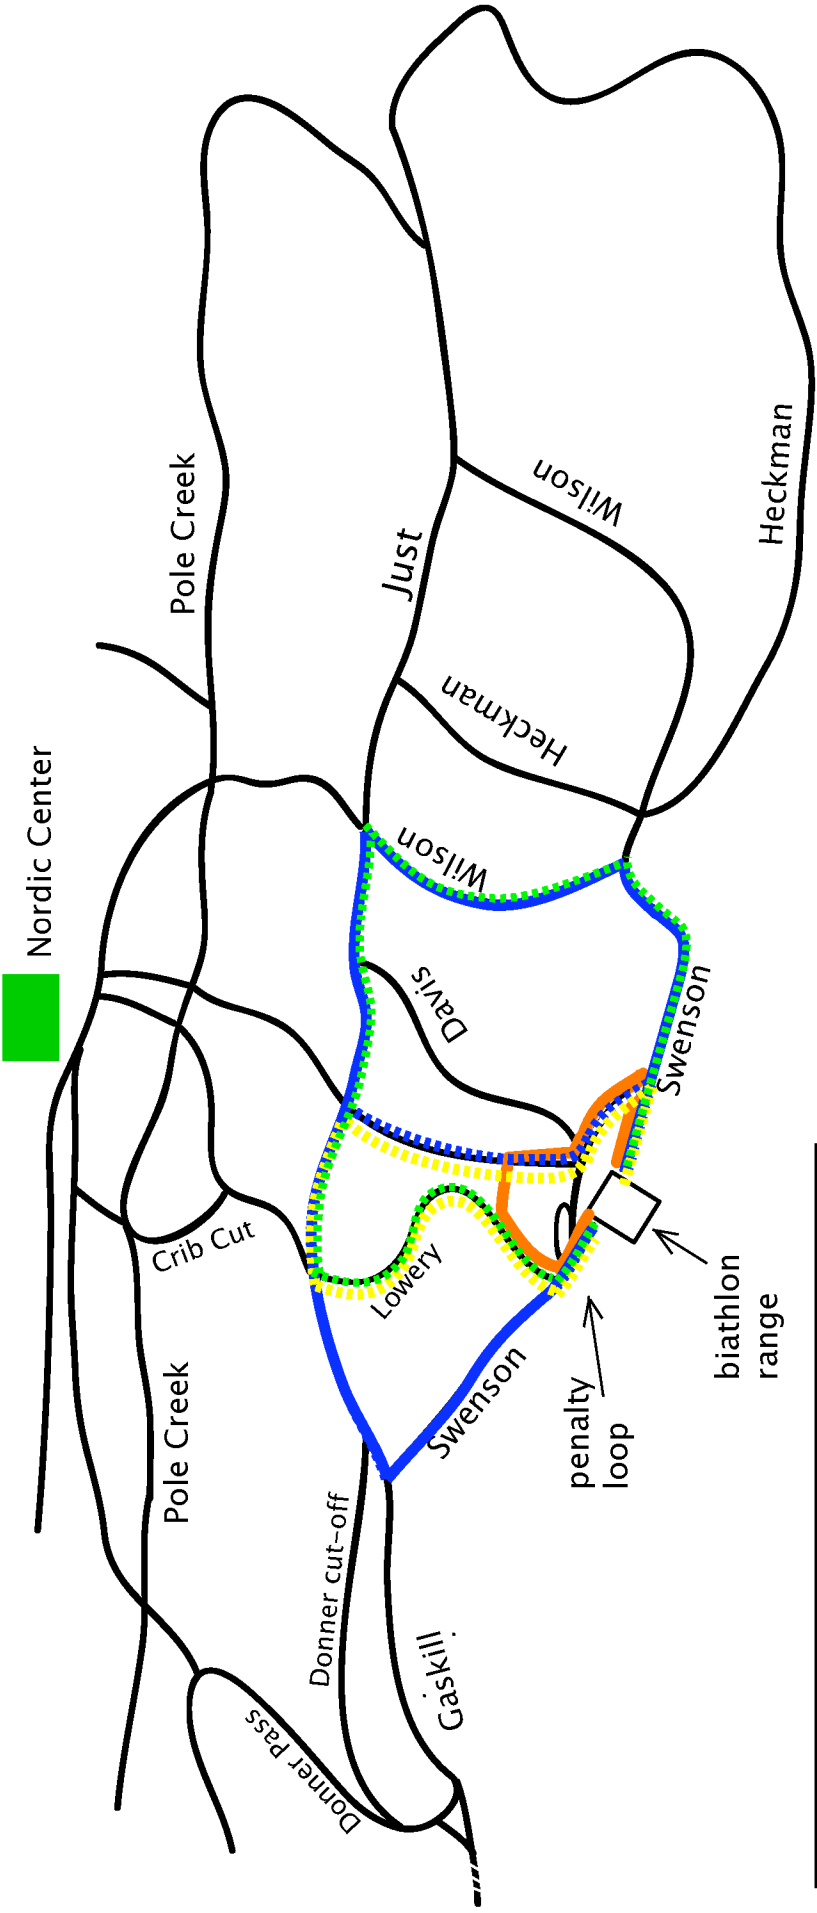

CBC-SMR Summer Biathlon: Run courses

- Age 9 and under: 3 X orange (1.5K total)
- Age 10-14: yellow, yellow, blue to finish (~3.1K total)
- Age 15 and over: blue, green, blue (~5K total)

- █ Yellow: Lowery to Gaskill/Just through meadow to Swenson/range (~0.9K)
- █ Green: Lowery to Gaskill/Just to short Wilson to Swenson/range (~1.5K)
- █ Orange: Lowery to cutoff, right to meadow, right to Swenson/range (~0.5K)
- █ Blue: Swenson to Gaskill/Just, short Wilson to Swenson/range (~2.1K)
- ▬▬▬ Blue (third loop to finish only): Swenson to Gaskill through meadow to finish (~1.3K)