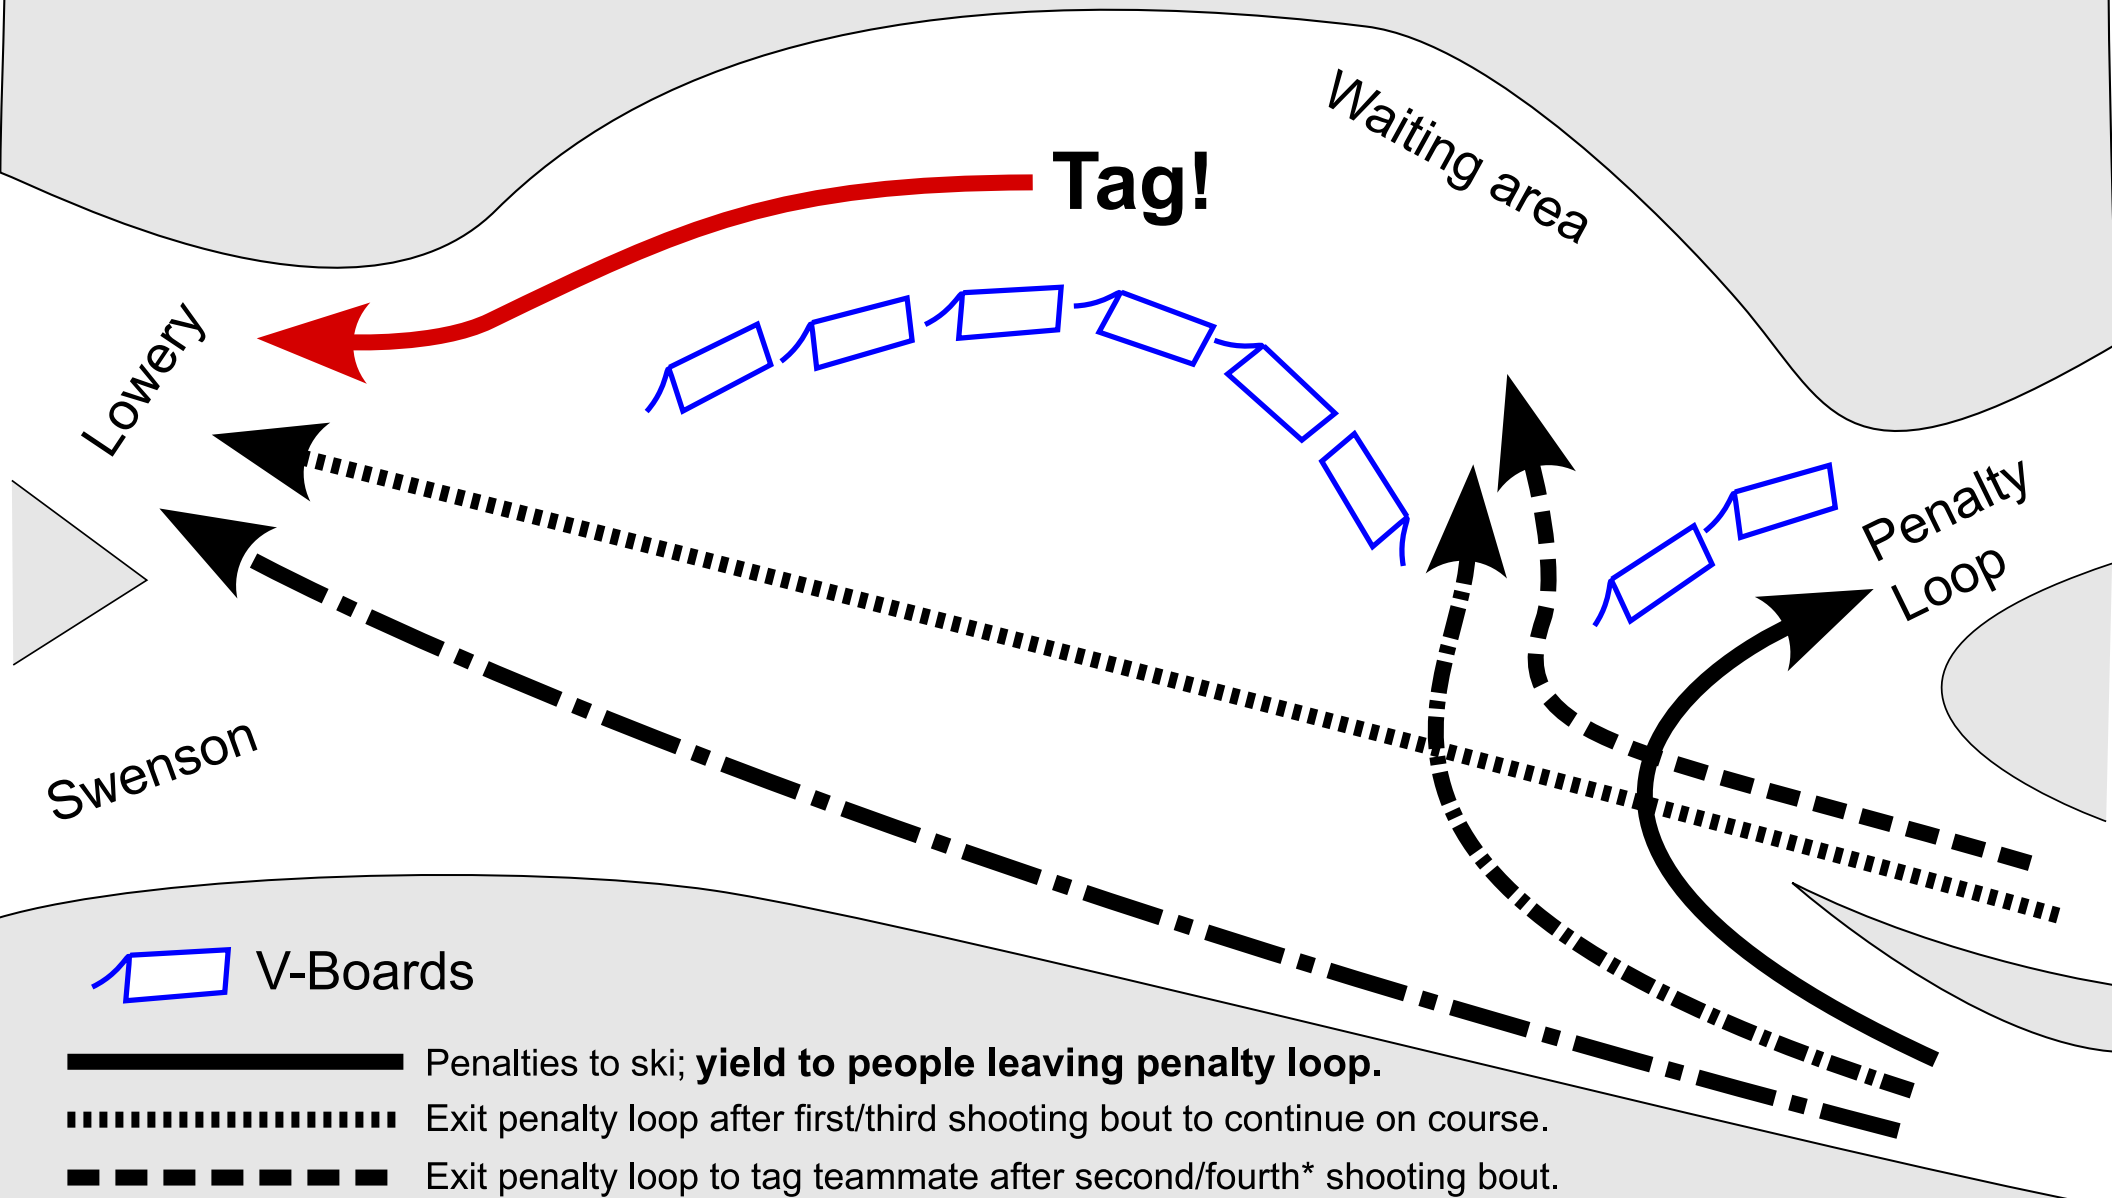

Single Mixed Relay Tag Zone Detail

 V-Boards

-  Penalties to ski; **yield to people leaving penalty loop.**
-  Exit penalty loop after first/third shooting bout to continue on course.
-  Exit penalty loop to tag teammate after second/fourth* shooting bout.
-  Exit range with no penalties after first/third shooting bout, continue on course.
-  Exit range with no penalties to tag teammate after second/fourth* shooting bout; **yield to people leaving penalty loop.**

*Teammate #2 will continue on course to the finish line after fourth shooting bout.